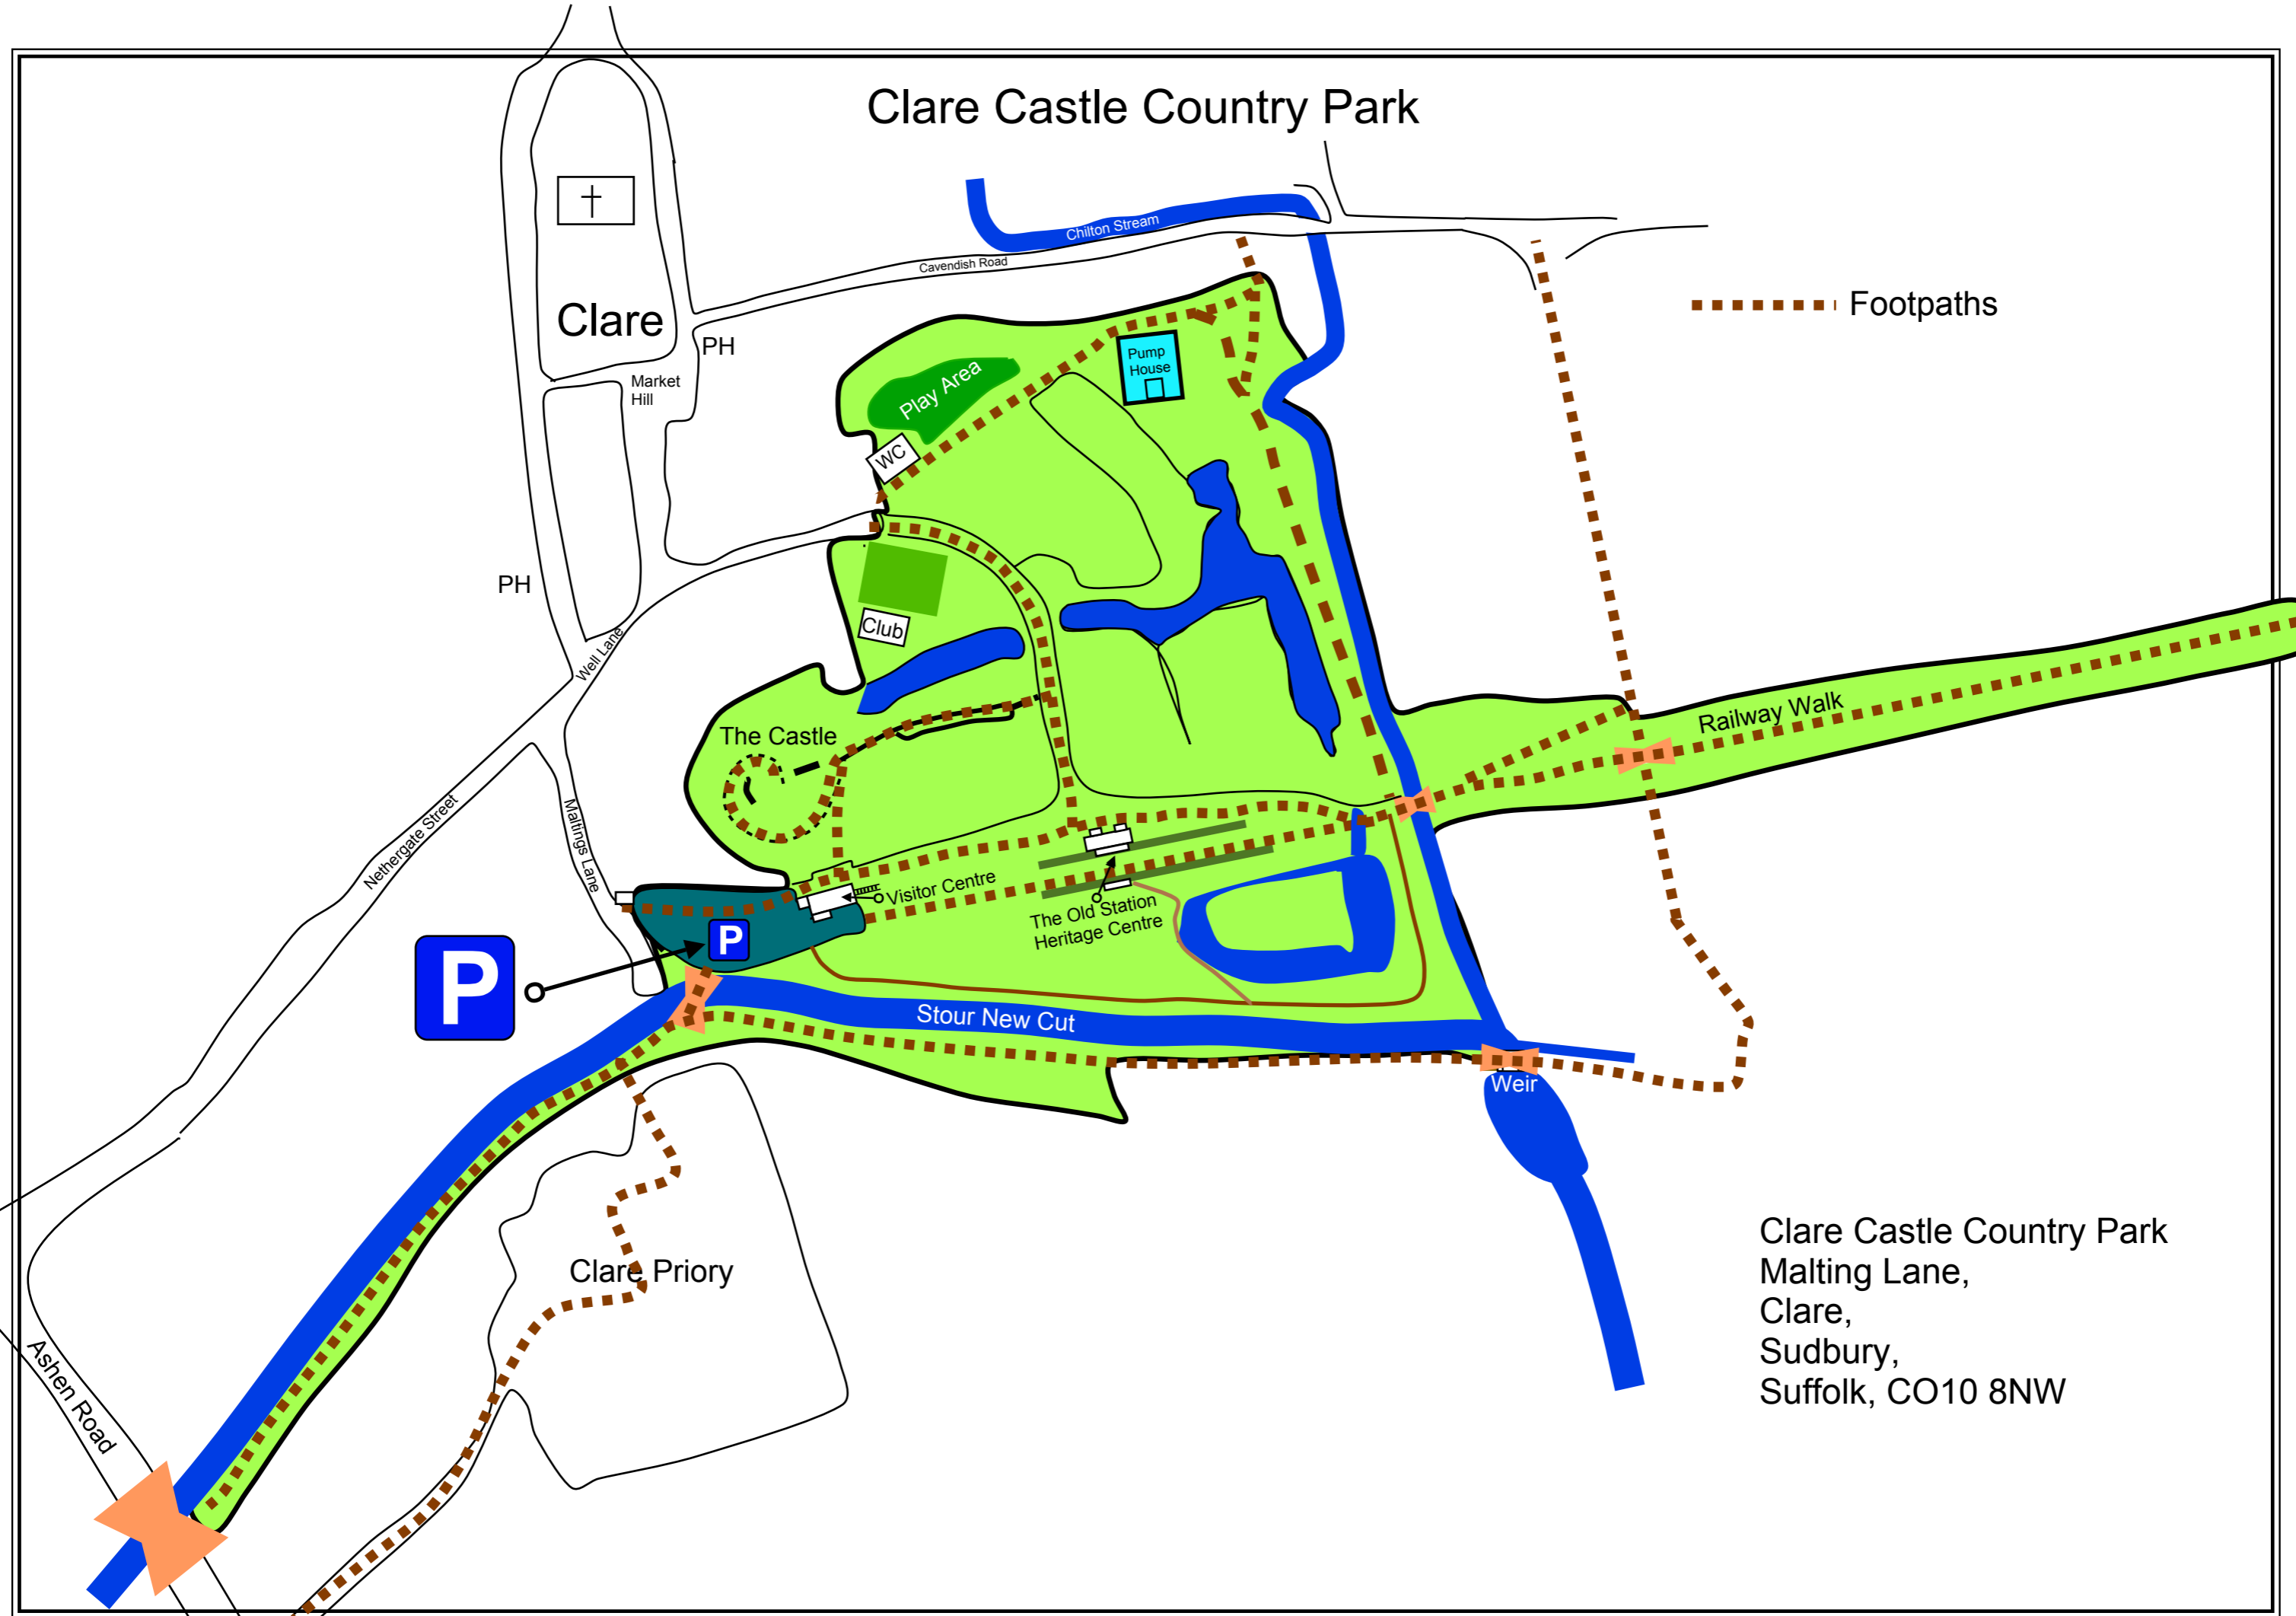

Clare Castle Country Park

Clare

..... Footpaths

Clare Castle Country Park
Malting Lane,
Clare,
Sudbury,
Suffolk, CO10 8NW